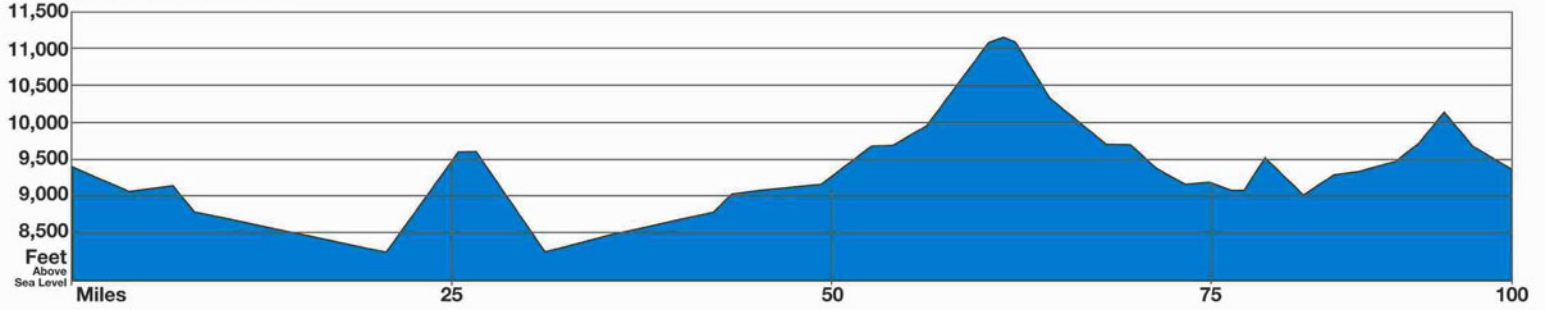

Blue River Century Ride Profile

Loveland Pass Finish

A-Basin Finish

Montezuma Finish

Metric Century