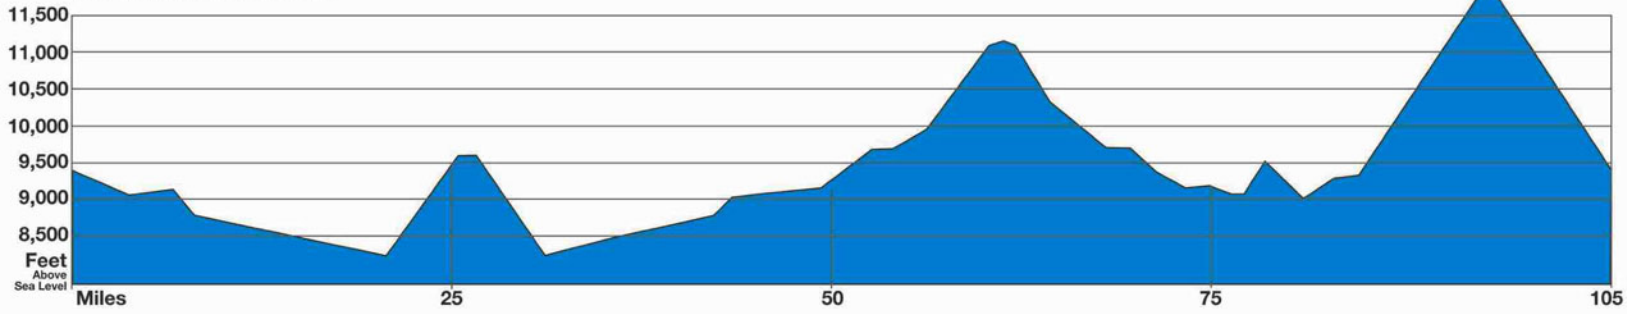

Blue River Century Ride Profile

Loveland Pass Finish

A-Basin Finish

Montezuma Finish

Metric Century