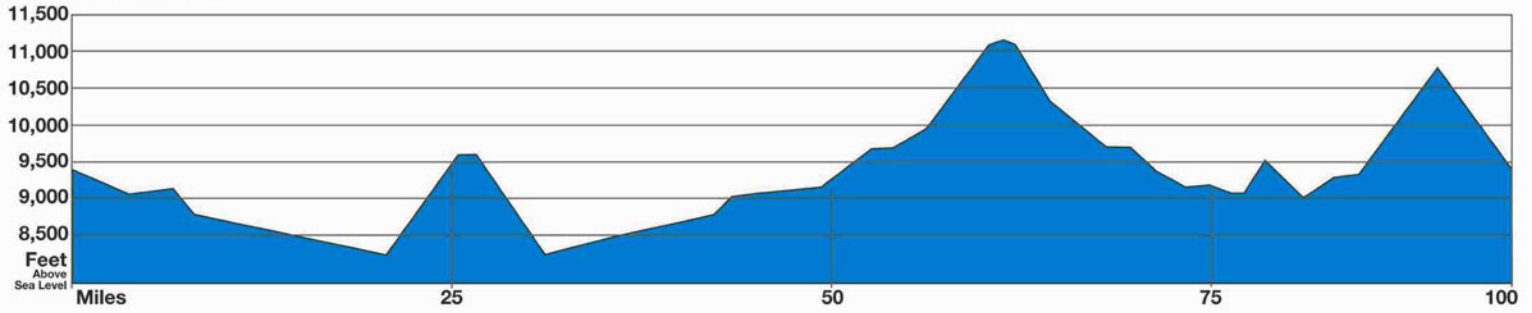

Blue River Century Ride Profile

Loveland Pass Finish

A-Basin Finish

Montezuma Finish

Metric Century